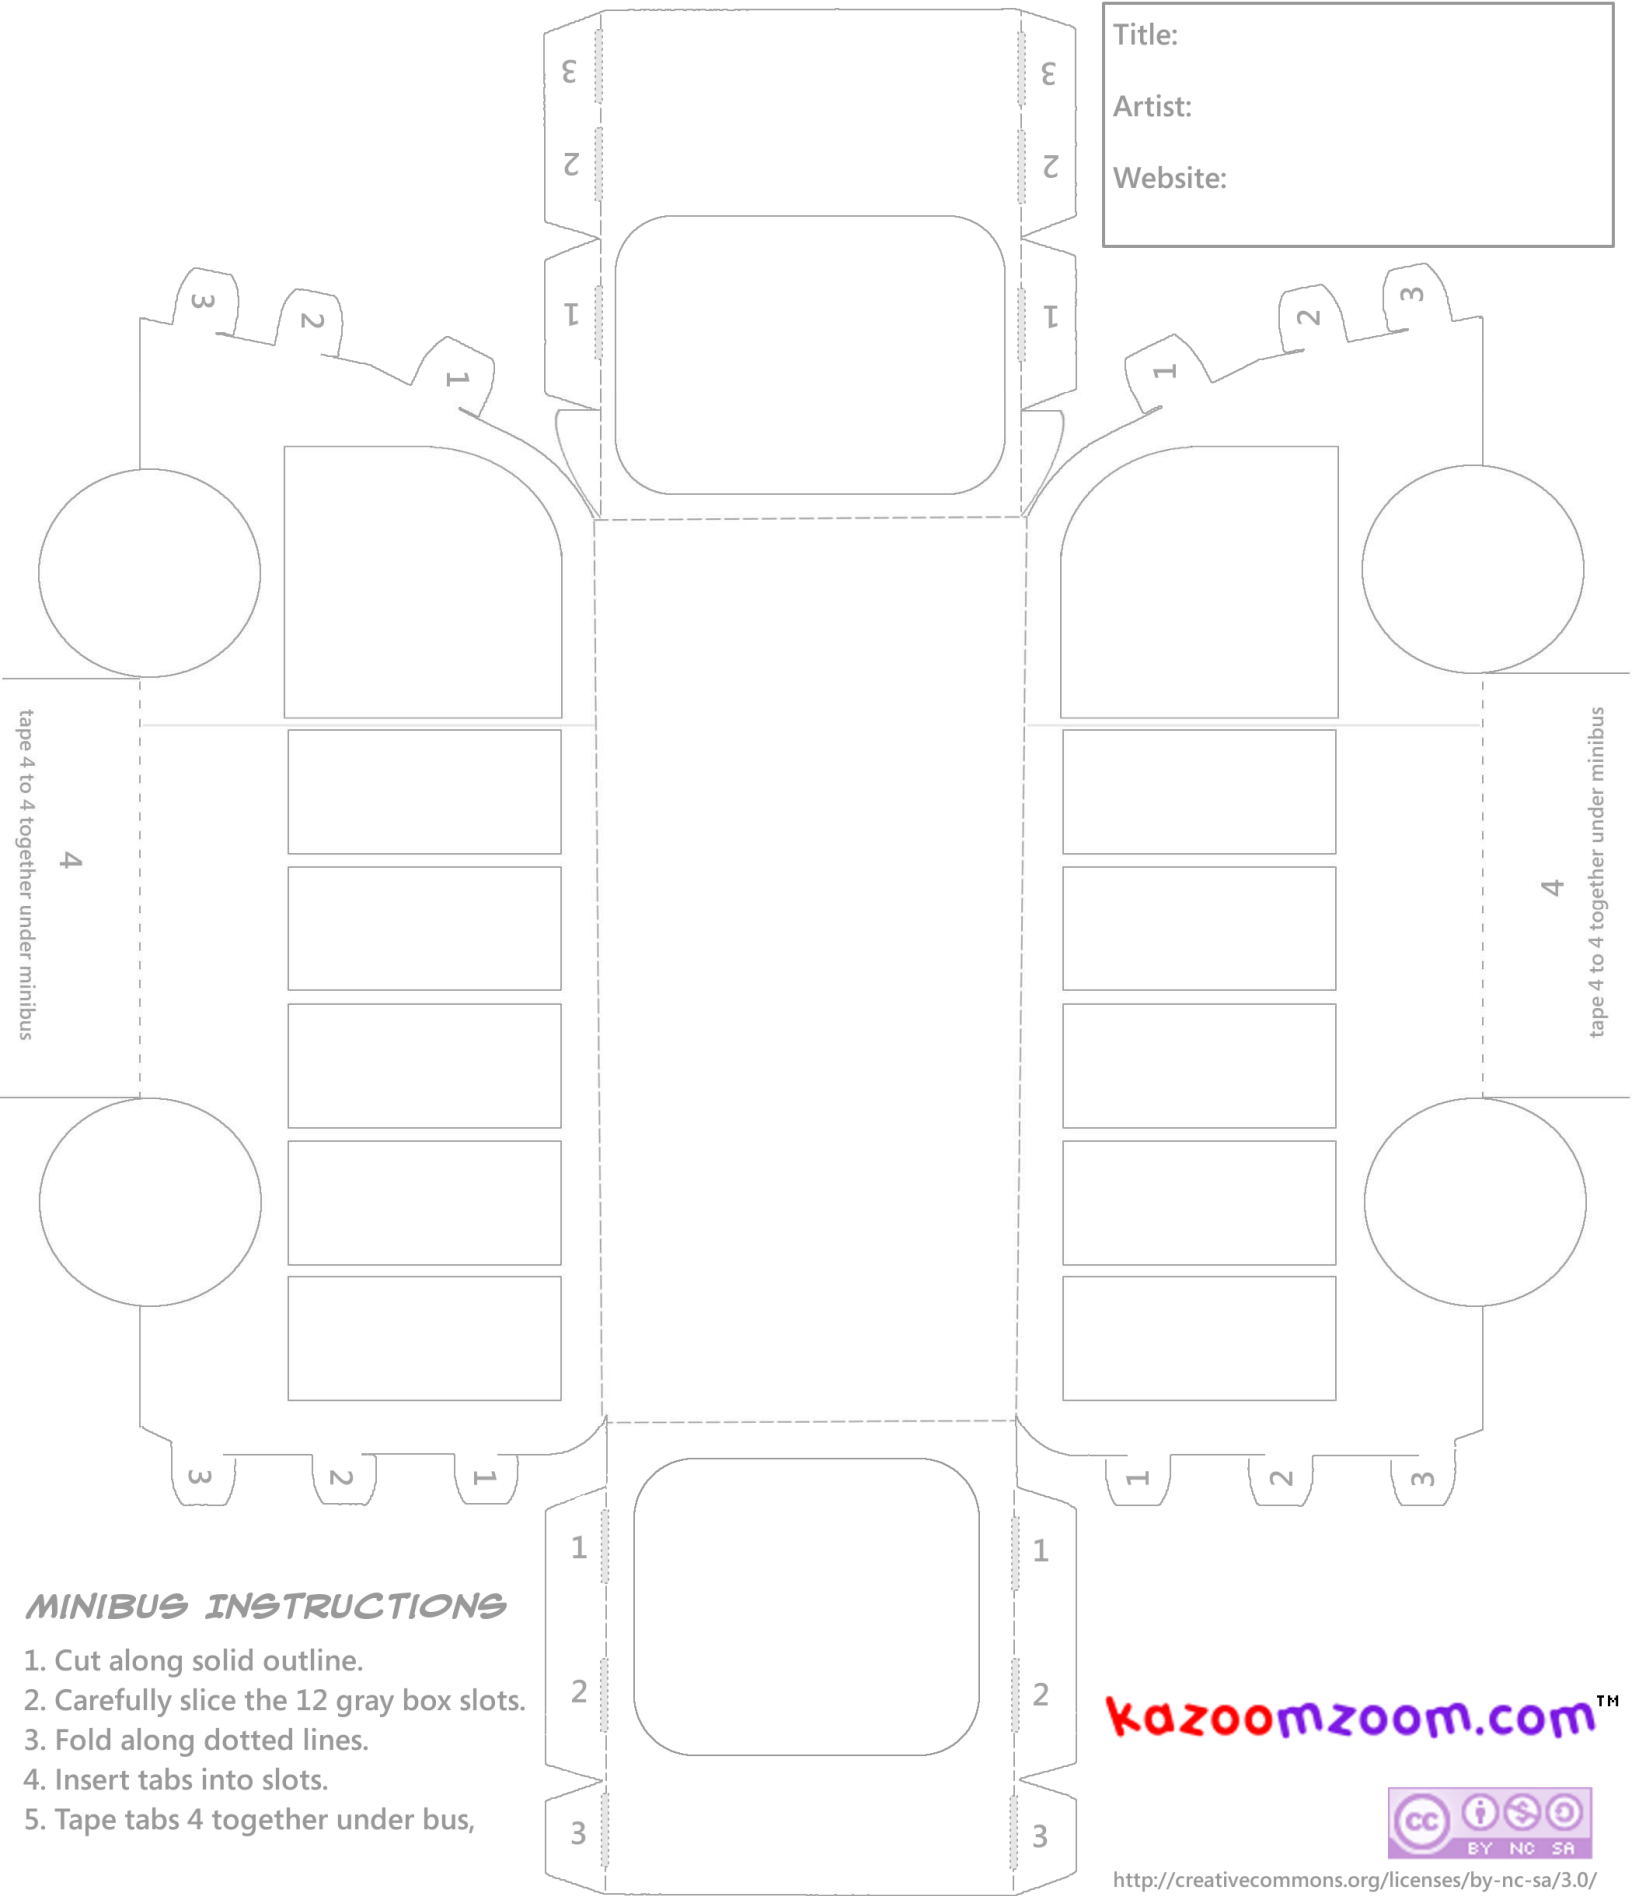

Title:  
 Artist:  
 Website:

**MINIBUS INSTRUCTIONS**

1. Cut along solid outline.
2. Carefully slice the 12 gray box slots.
3. Fold along dotted lines.
4. Insert tabs into slots.
5. Tape tabs 4 together under bus,